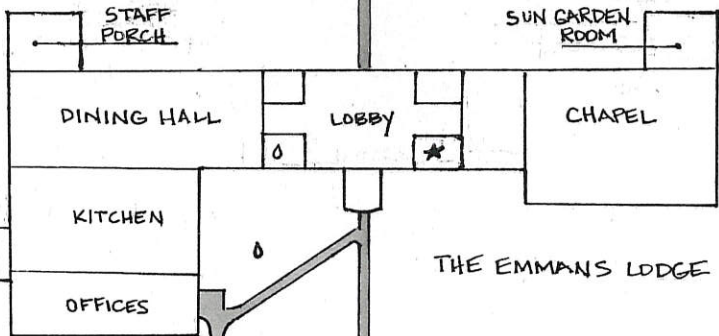

CHESAPEAKE BAY

KEY
BATHROOMS ★
DRINKING FOUNTAIN ○

GAZEBO

THE EMMANS LODGE

CORN HOLE

GAGA BALL

SPORT COURT

DUMPSTER

PARKING

VOLLEYBALL

DORM 1 MEETING ROOM

DORM 1

POOL

STAGE

PAVILION

SNACK SHOP

FARM-HOUSE

REC HALL

GYM

ZIP LINE

GIANT SWING

CATERPILLAR CRAWL

LEAP OF FAITH

STAFF HOUSING