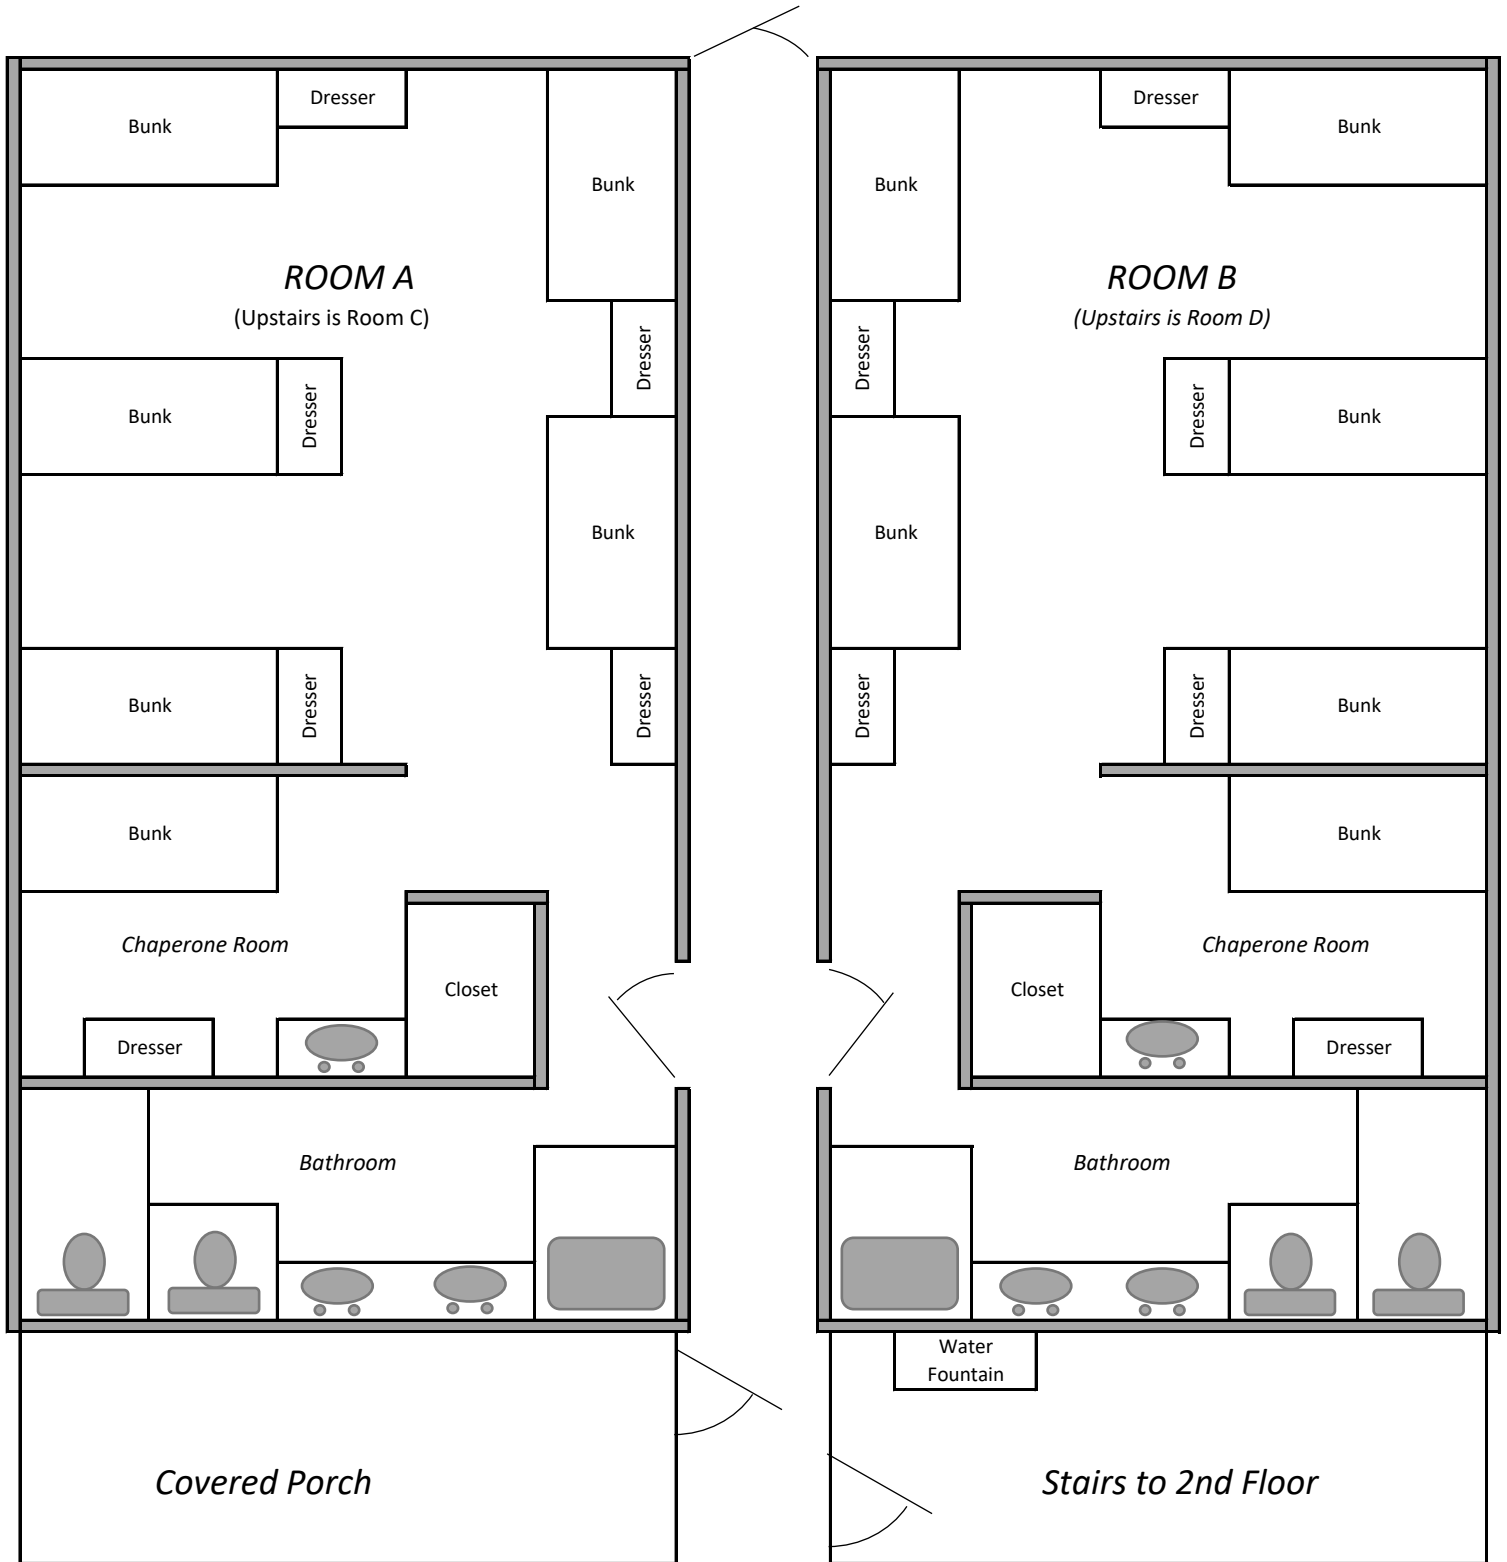

# West & Rhode Dorm Floor Plan

- The total sleeping capacity of a Dorm is 48 guests, with 6 bunks in each room, 2 rooms per floor, and 2 floors.
- Groups are only assigned the number of rooms needed to accommodate their total guest count.
- For groups wanting more rooms than their numbers require, they can be available for an additional fee.