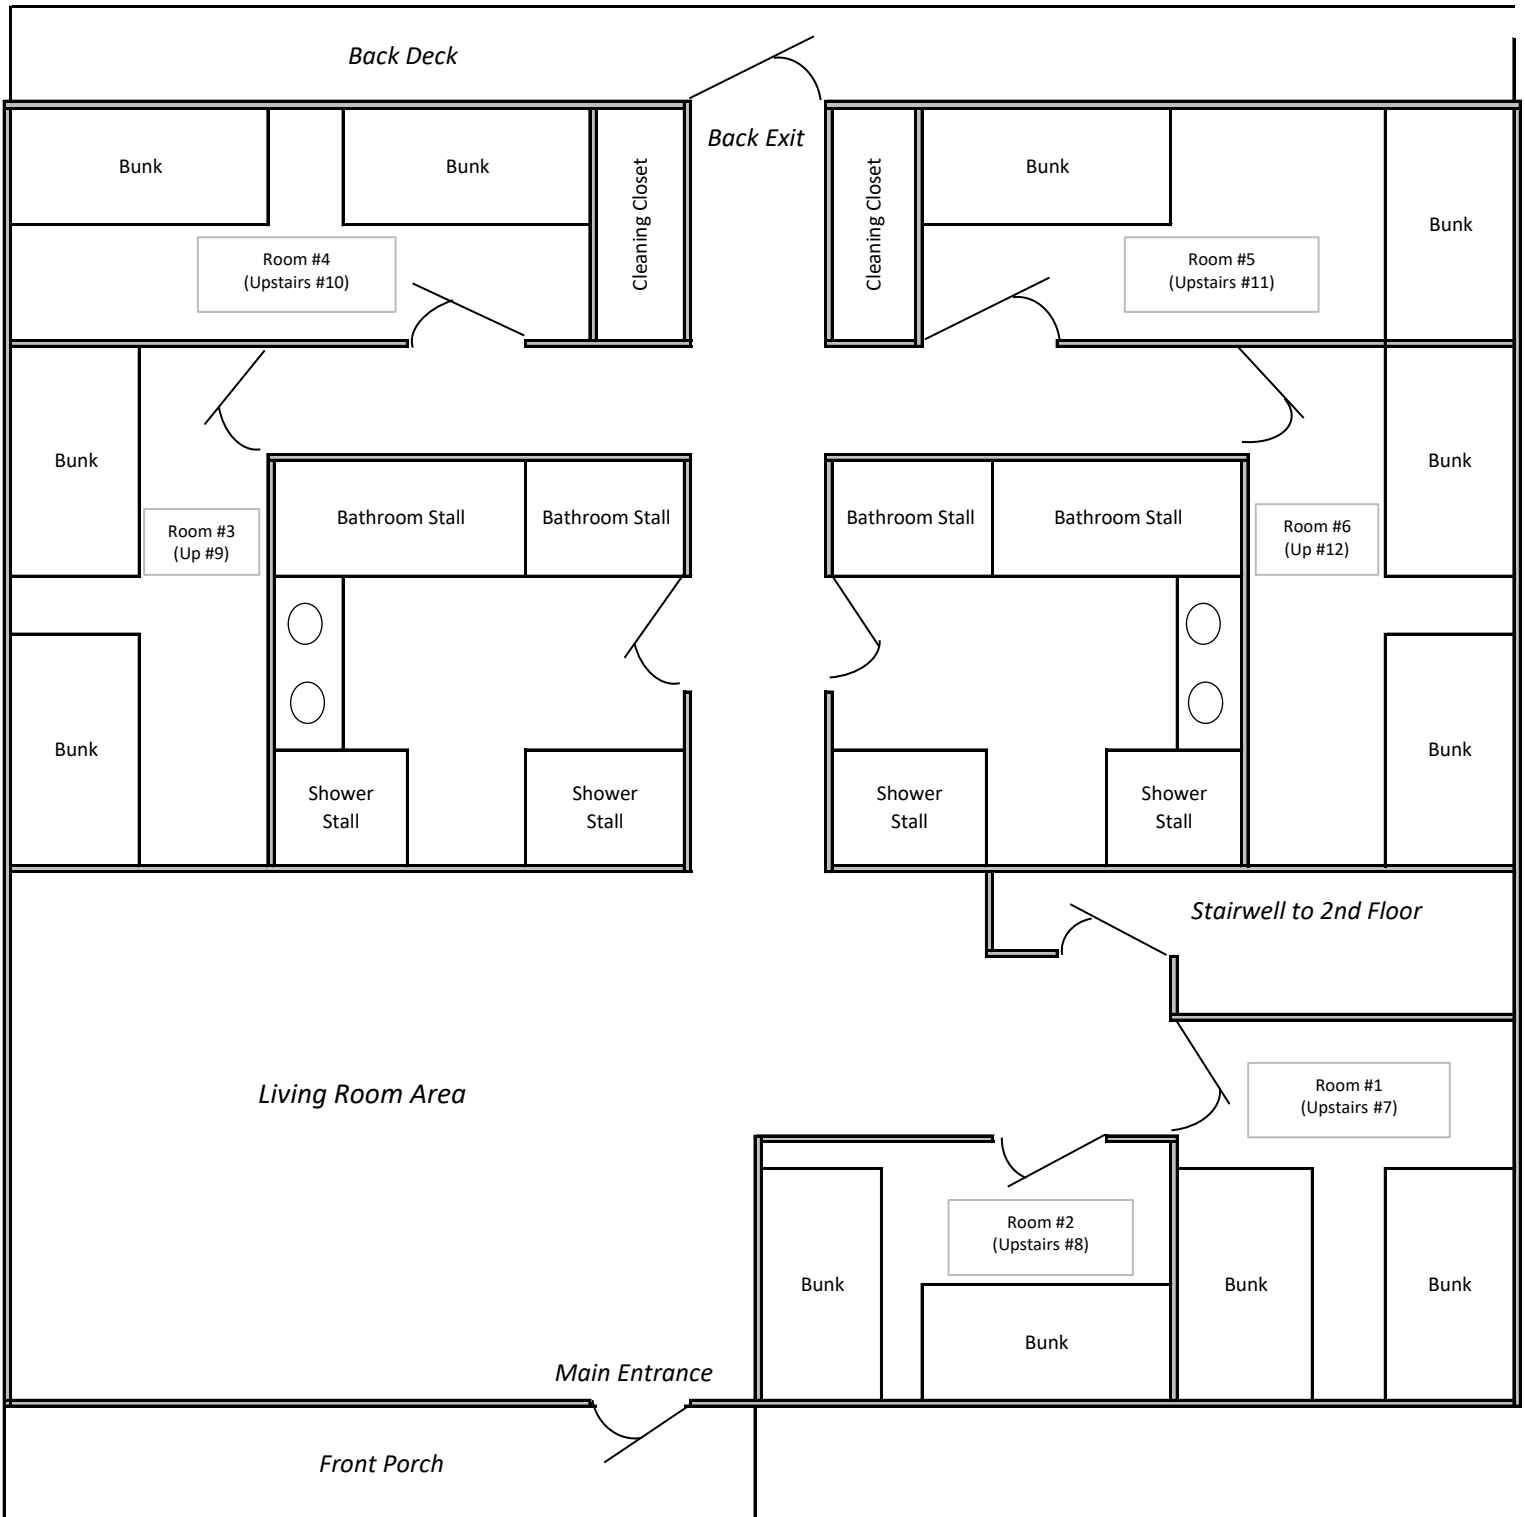

Owen Farmhouse

- The Farmhouse can sleep a total of 48 guests, with 24 guests per floor
- Groups of 22 or fewer will have the 1st floor of the Farmhouse available to them
- Groups of 23 or more will have both floors of the Farmhouse available to them